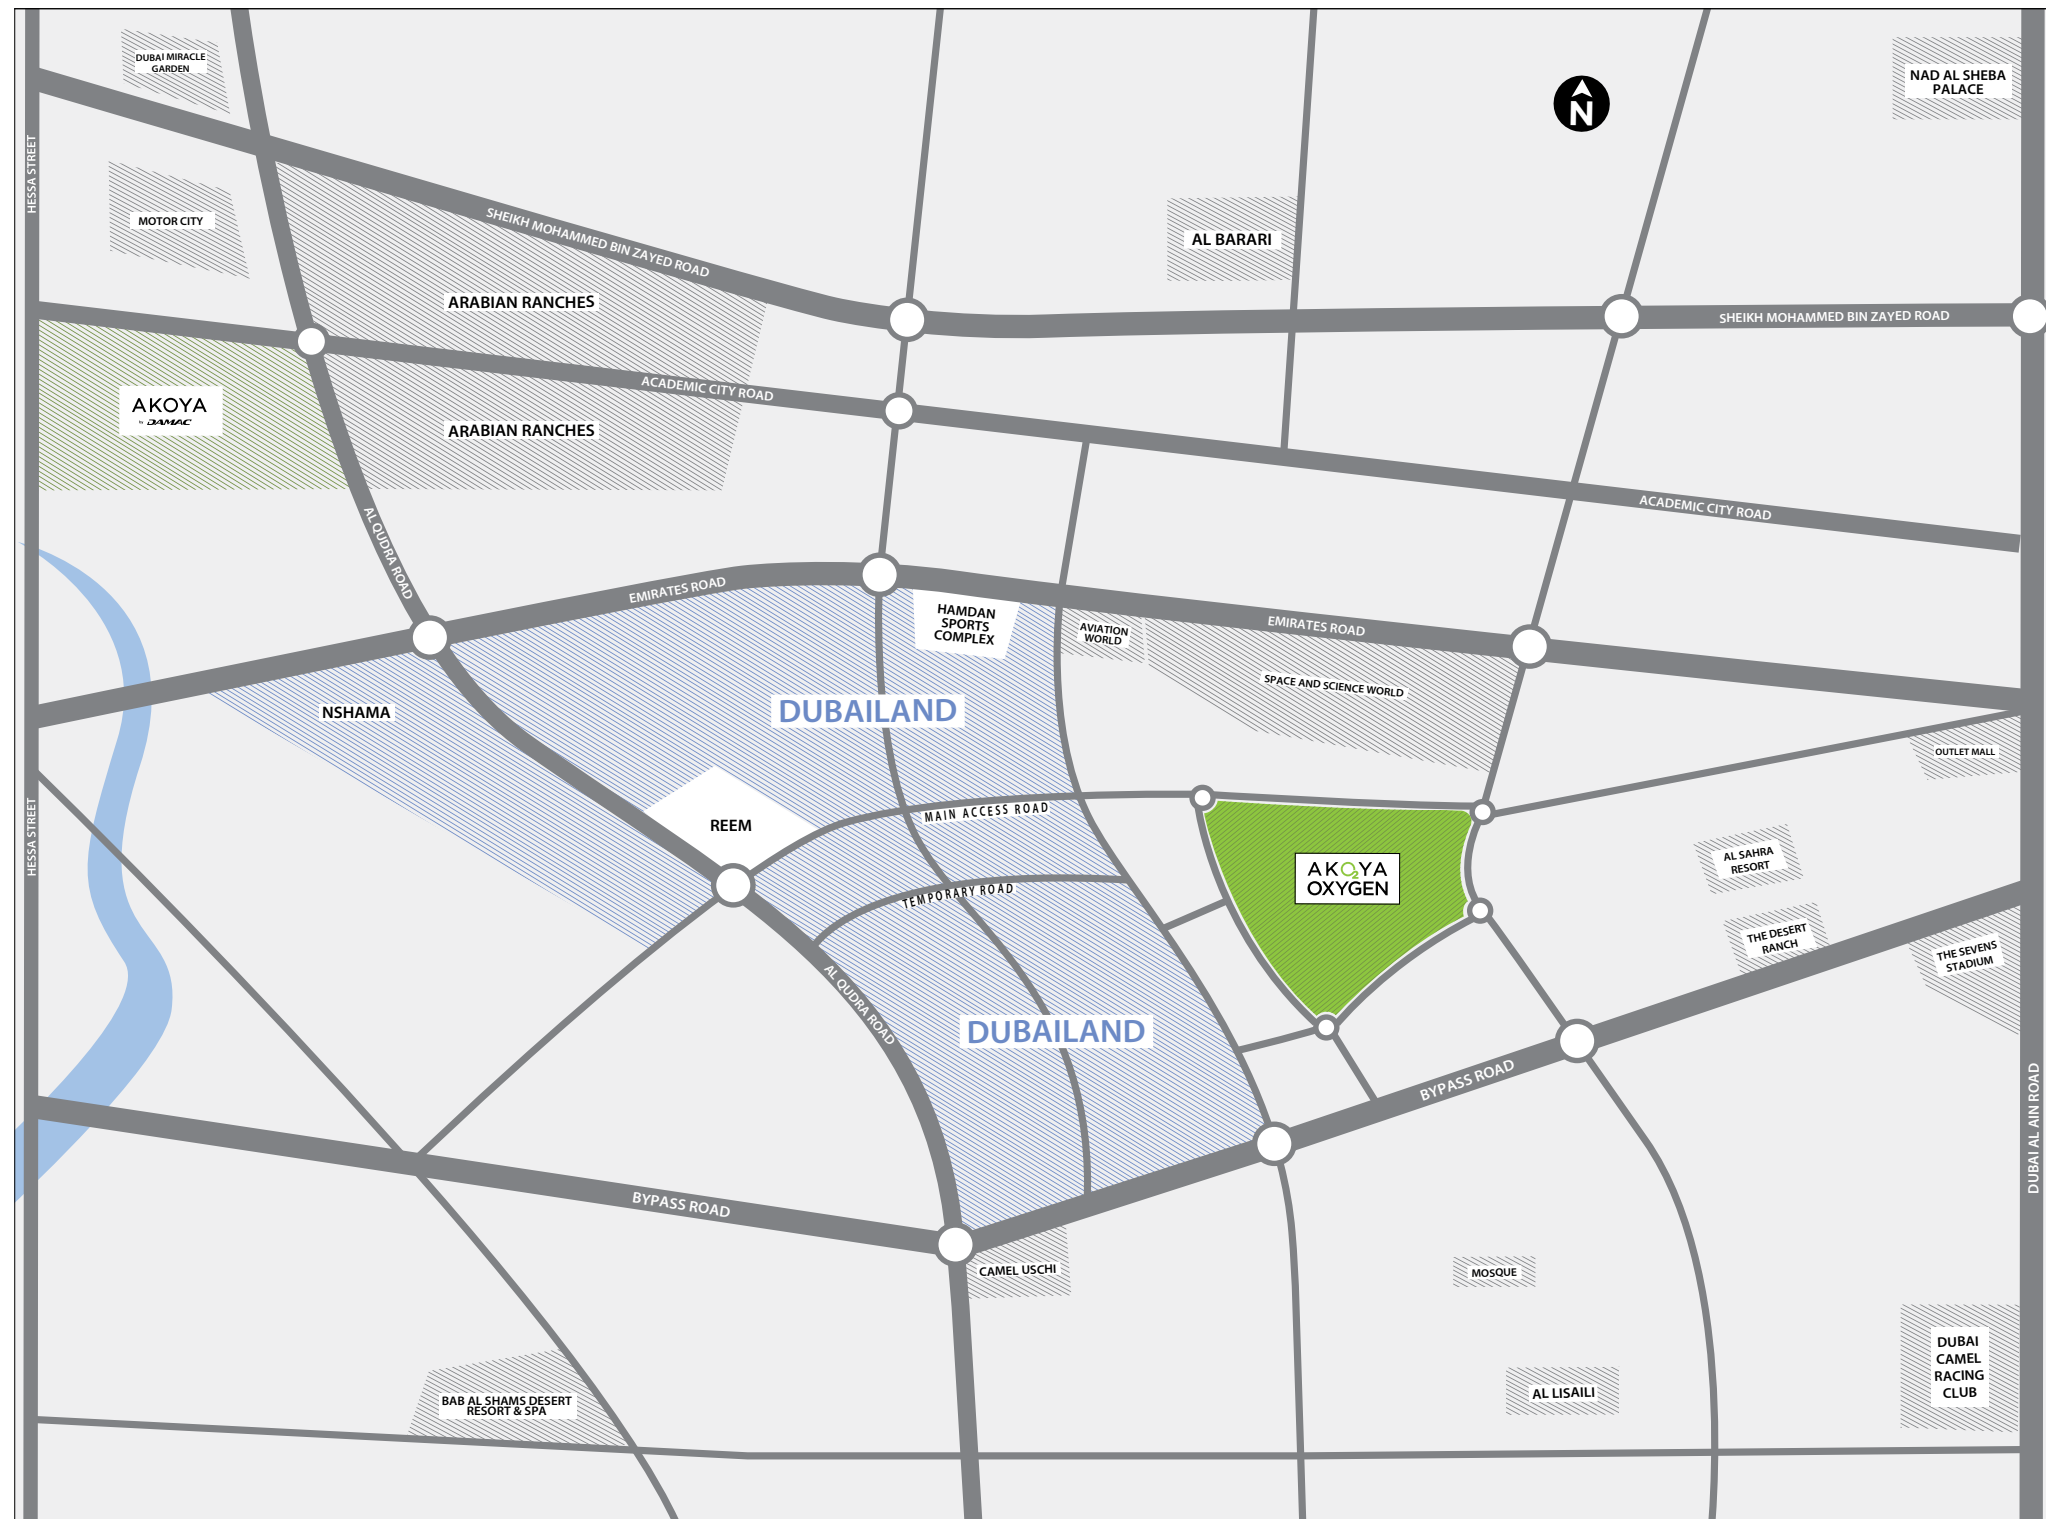

Illustration of a three-bedroom villa that you can build on the plot

Construction
permit
provided

Re-sale
after paying
20%

Build after
paying only
50%

Introducing our limited collection of AKOYA Imagine Plots in select locations across one of Dubai's most prestigious master developments. With an area of around 2,000 square feet, each land plot boasts the space and location to build your dream home.

Choose from a collection of plots in the Hawthorn and Mulberry clusters.

HAWTHORN

- R2-EES (PLOT)
- R2-EMS (PLOT)

MULBERRY

- R2-EES (PLOT)
- R2-EMS (PLOT)

PALOVERDE

V3- (PLOT)

V2- (PLOT)